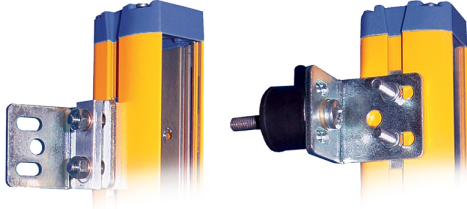

ST-K

95ASE1280

ST-K4ROT

METAL TOP-BOTTOM ROTATING BRACKETS FOR SG (4 PCS)

OVERVIEW

TECHNICAL FEATURES

Detection properties

Nominal sensing distance	n/a
--------------------------	-----

controlled height	n/a
-------------------	-----

Sensitivity adjustment	n/a
------------------------	-----

Application

Description	Round L shape top-bottom (4 pcs)
-------------	----------------------------------

Functions	SG mount brackets
-----------	-------------------

Safety parameters

Type	Safety accessory
------	------------------

Outputs

Output type	n/a
Response time	n/a

Electrical data

Operating Voltage	n/a
Emission	n/a