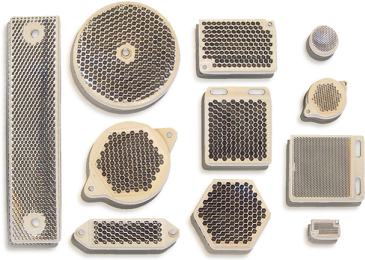

R

95A151360

R7

OVERVIEW

TECHNICAL FEATURES

Detection properties

Nominal sensing distance	70%
--------------------------	-----

Sensitivity adjustment	n/a
------------------------	-----

Application

Description	Micro-prism for Laser
-------------	-----------------------

Functions	Reflector
-----------	-----------

Outputs

Output type	n/a
-------------	-----

Response time	n/a
---------------	-----